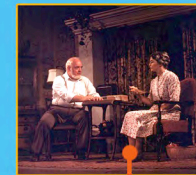

1970  
Antioch Park

Mame  
The Boyfriend  
The Music Man

First Stage

1976  
Season #7

The Music Man  
Guys & Dolls

Ribbon Cutting SMP

1982  
Season #13

Gypsy  
The Music Man  
Fiddler on the Roof